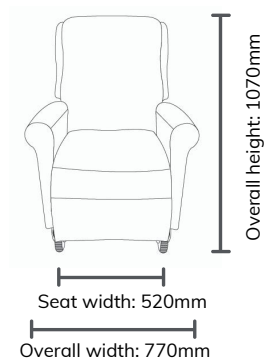

Specifications

Model Options

Comflex Mayfair Manual Recliner **MAYFAIR**