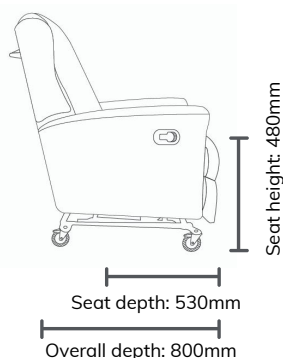

Specifications

Model Options

Comflex Mayfair Manual Recliner **MAYFAIR**